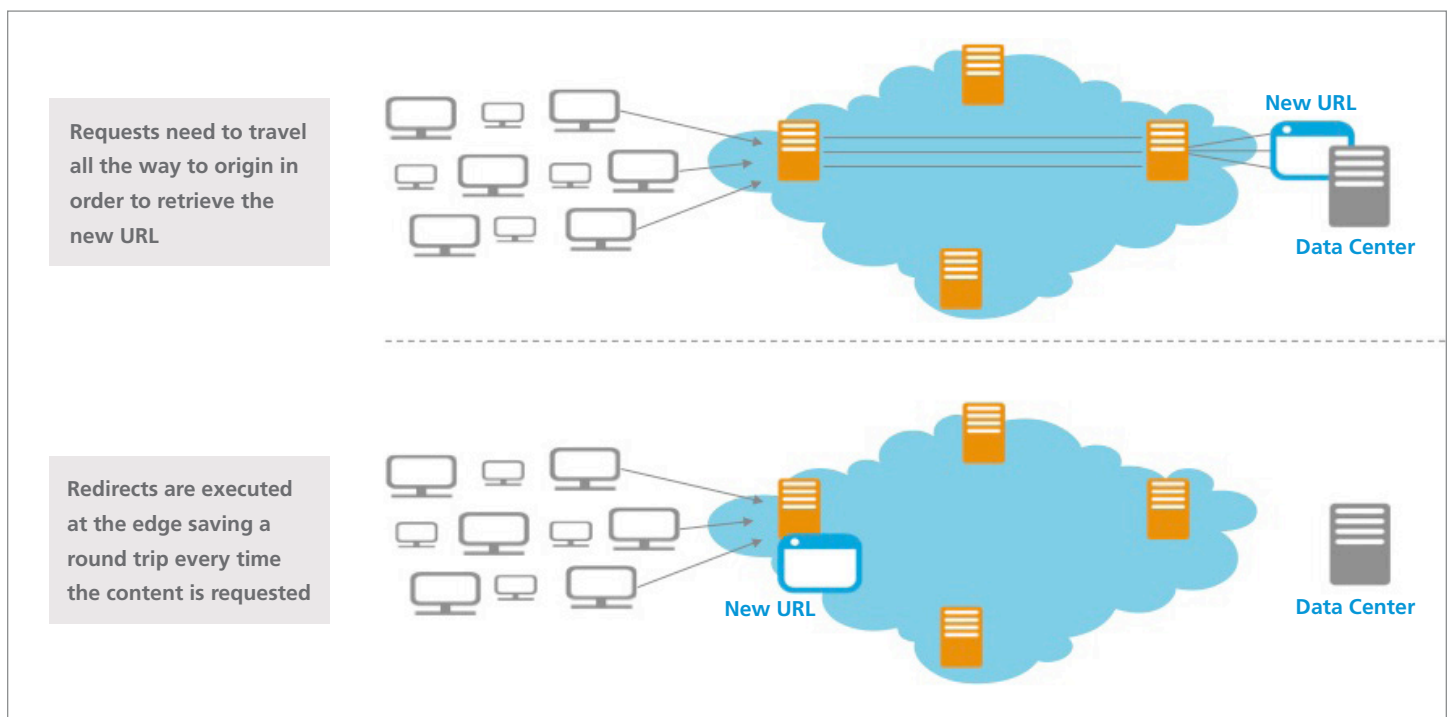

Designed to help IT and business users more efficiently manage large numbers of redirects, Edge Redirector has an easy-to-use rules based user interface and {OPEN} APIs providing self-service capabilities.

Edge Redirector decreases time to redirect from the Akamai Edge, effectively reducing round trips and provides additional origin offload. Unlike DIY or 3rd party solutions Edge Redirector takes advantage of the Akamai Intelligent Platform™ providing additional scale and performance in addition to offload.

EDGE REDIRECTOR BENEFITS

- **Granular Control** of URL redirects for SEO, Marketing Campaigns, and content changes
- **Extend ability** for non-technical users to manage redirects and offload strain on IT
- **Easily manage** large volumes of redirects for speed and efficiency in time to market
- **Faster redirects** from the Akamai Edge with fewer requests to your data center

Figure-1: By executing redirects at the Akamai Edge, round trip requests are reduced to origin speeding time to redirect and offload hits to origin infrastructure

Edge Redirector Cloudlet

Detailed Features